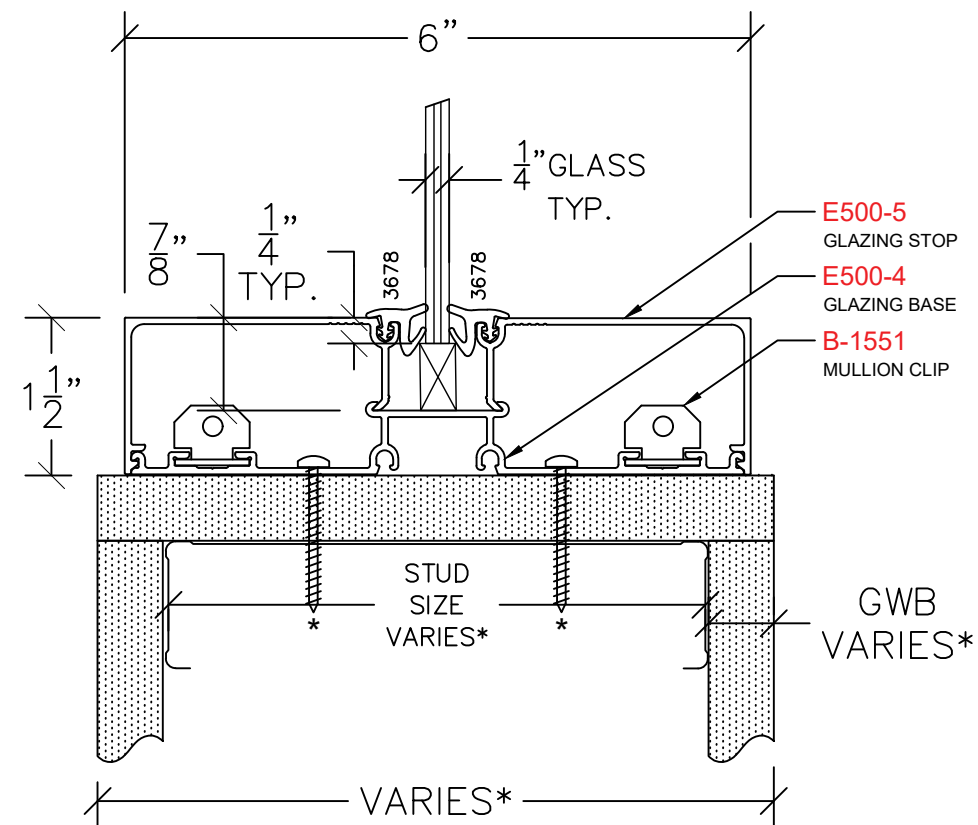

AVALON EAGLE 500

E438 – GLAZING SILL KNEEWALL W/ WALL BACKER
PROFILE: 1½" TRIM

NOTE: STANDARD GLASS BITE ¼"

P: (503)885-9494
W: AVALONINT.COM