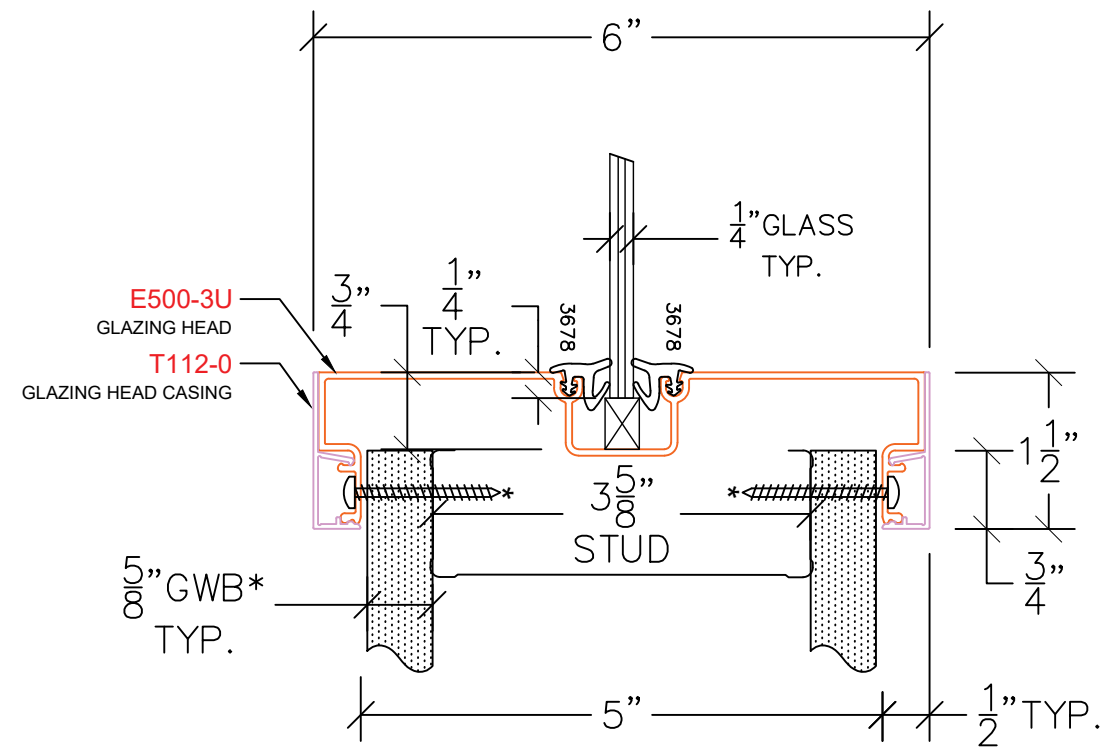

AVALON EAGLE 500

E433 – GLAZING SILL KNEEWALL
PROFILE: 1½" TRIM

NOTE: STANDARD GLASS BITE ¼"

P: (503)885-9494
W: AVALONINT.COM