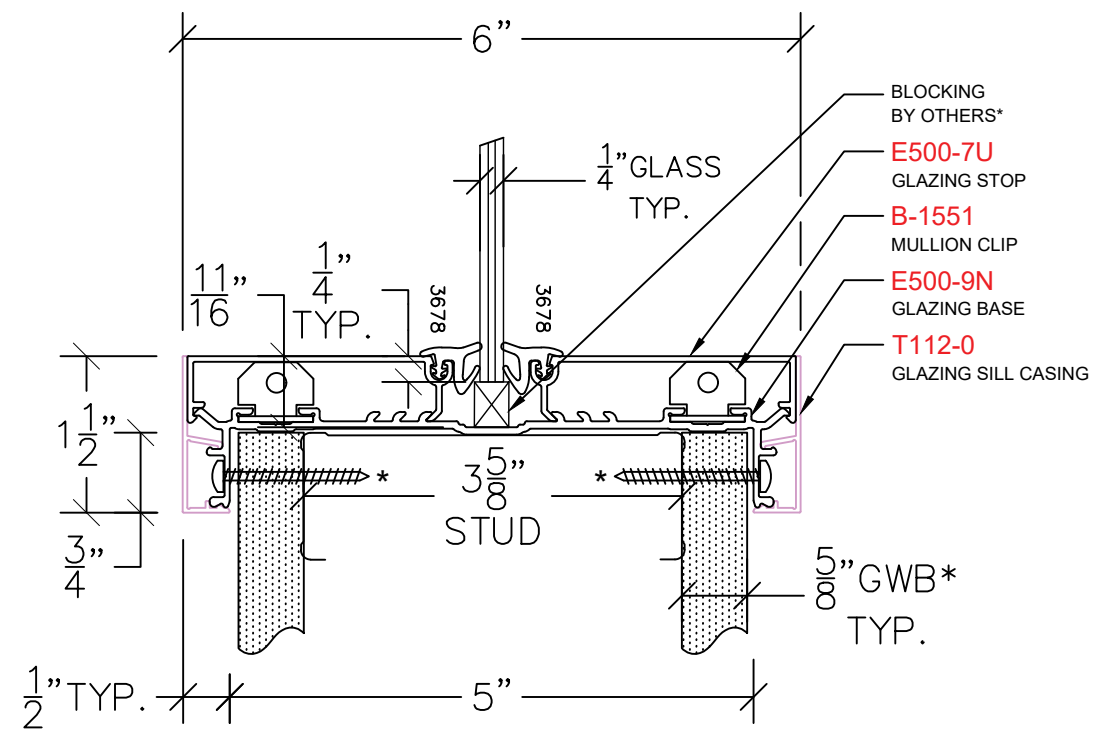

AVALON EAGLE 500

E430 – GLAZING SILL KNEEWALL  
PROFILE: 1½" TRIM

NOTE: STANDARD GLASS BITE ¼"

P: (503)885-9494  
W: AVALONINT.COM