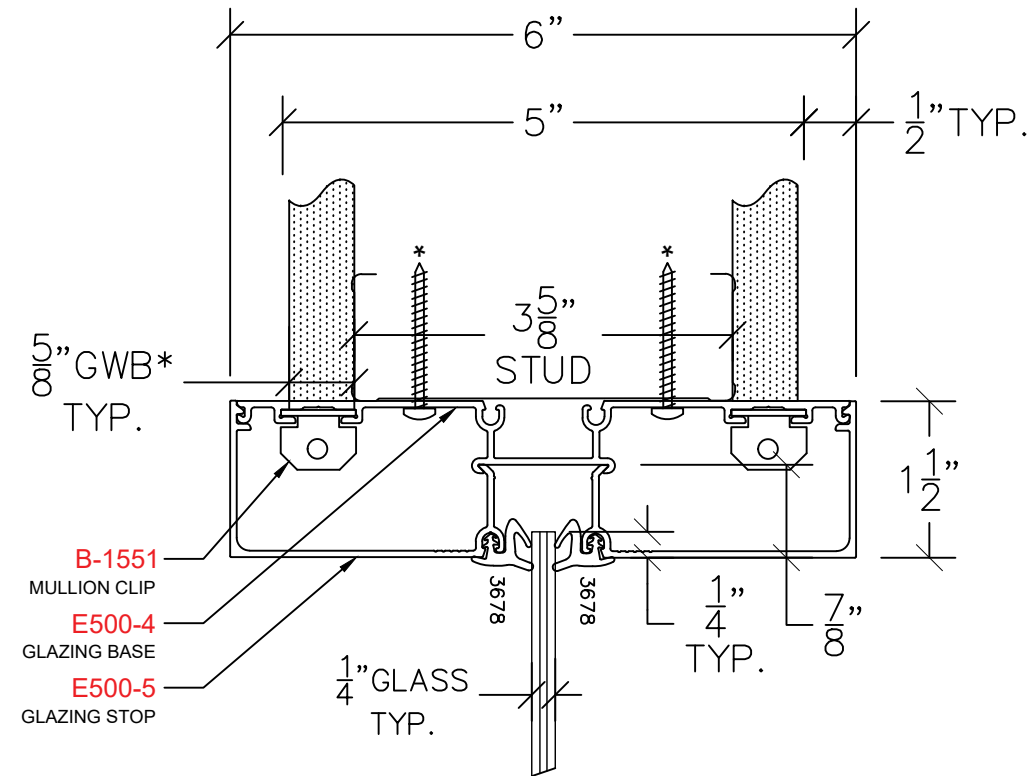

AVALON EAGLE 500

E425 – GLAZING HEAD
PROFILE: 1½" TRIM

NOTE: STANDARD GLASS BITE 1/4"

P: (503)885-9494
W: AVALONINT.COM