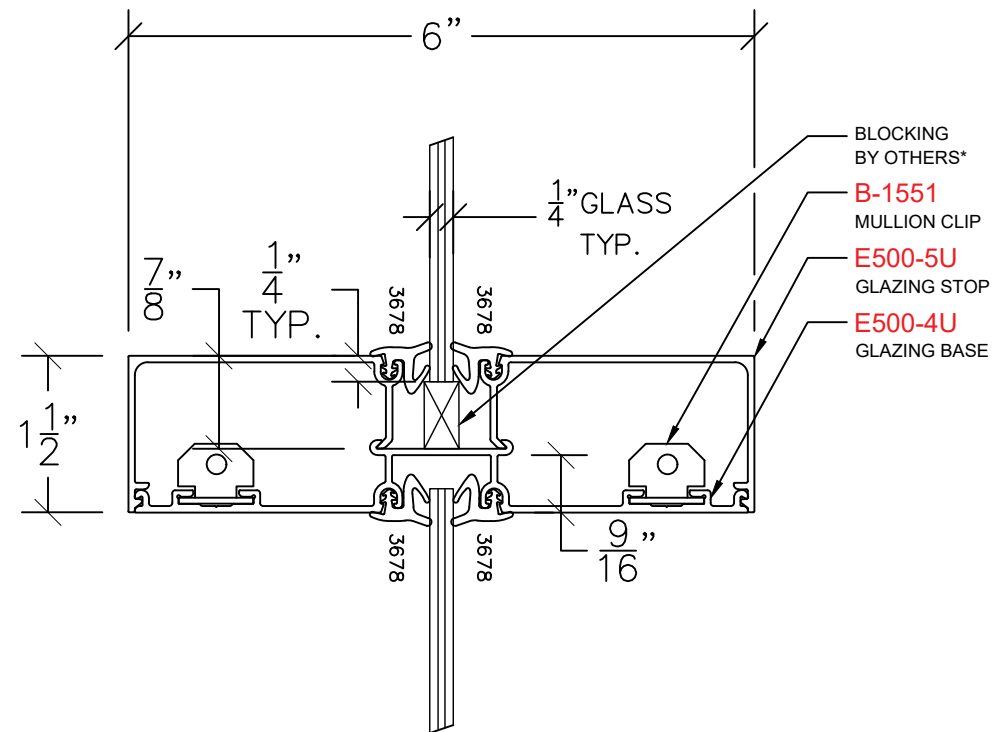

AVALON EAGLE 500

E424 – GLAZING HORIZONTAL MULLION
PROFILE: 1½" TRIM

NOTE: STANDARD GLASS BITE ¼"

P: (503)885-9494
W: AVALONINT.COM