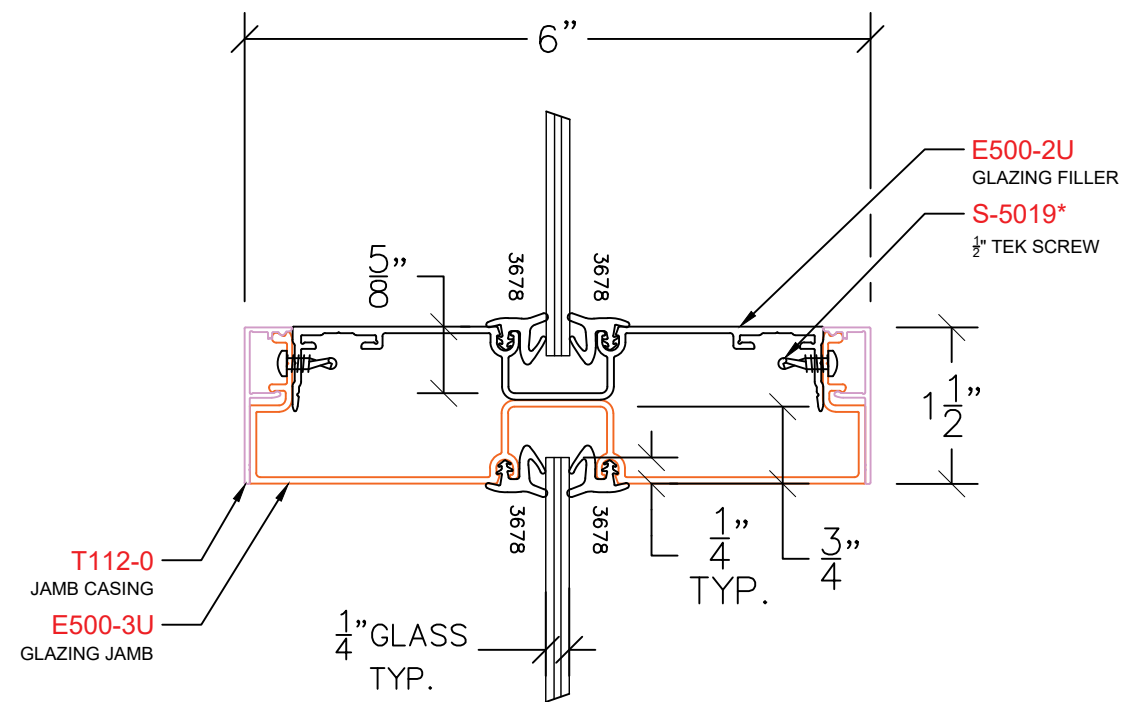

AVALON EAGLE 500

E423 – GLAZING HORIZONTAL MULLION
PROFILE: 1½" TRIM

NOTE: STANDARD GLASS BITE 1/4"

P: (503)885-9494
W: AVALONINT.COM