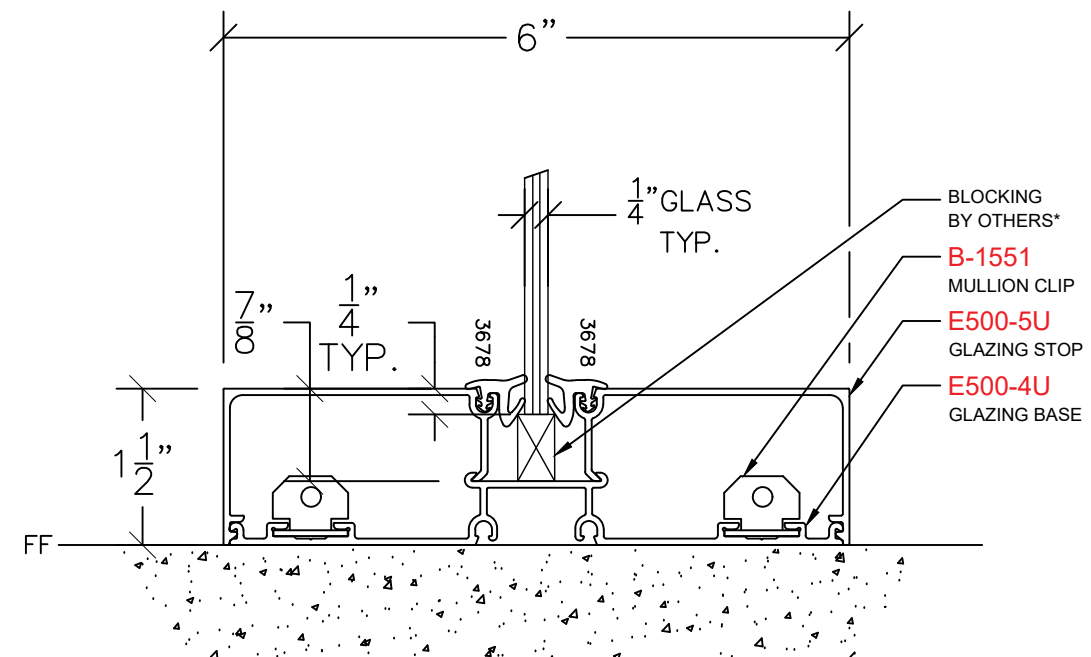

AVALON EAGLE 500

E420 – GLAZING SILL  
PROFILE: 1½" TRIM

NOTE: STANDARD GLASS BITE ¼"

P: (503)885-9494  
W: AVALONINT.COM