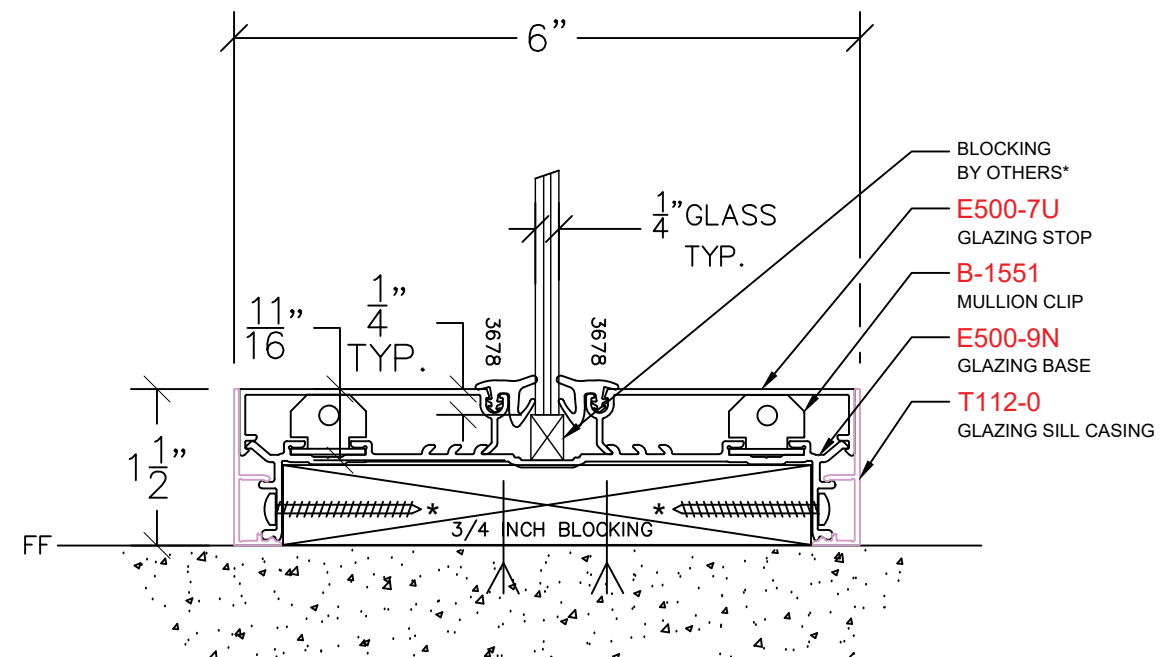

AVALON EAGLE 500

E420 – GLAZING SILL W/ BLOCKING  
PROFILE: 1½" TRIM

NOTE: STANDARD GLASS BITE 1/4"

P: (503)885-9494  
W: AVALONINT.COM