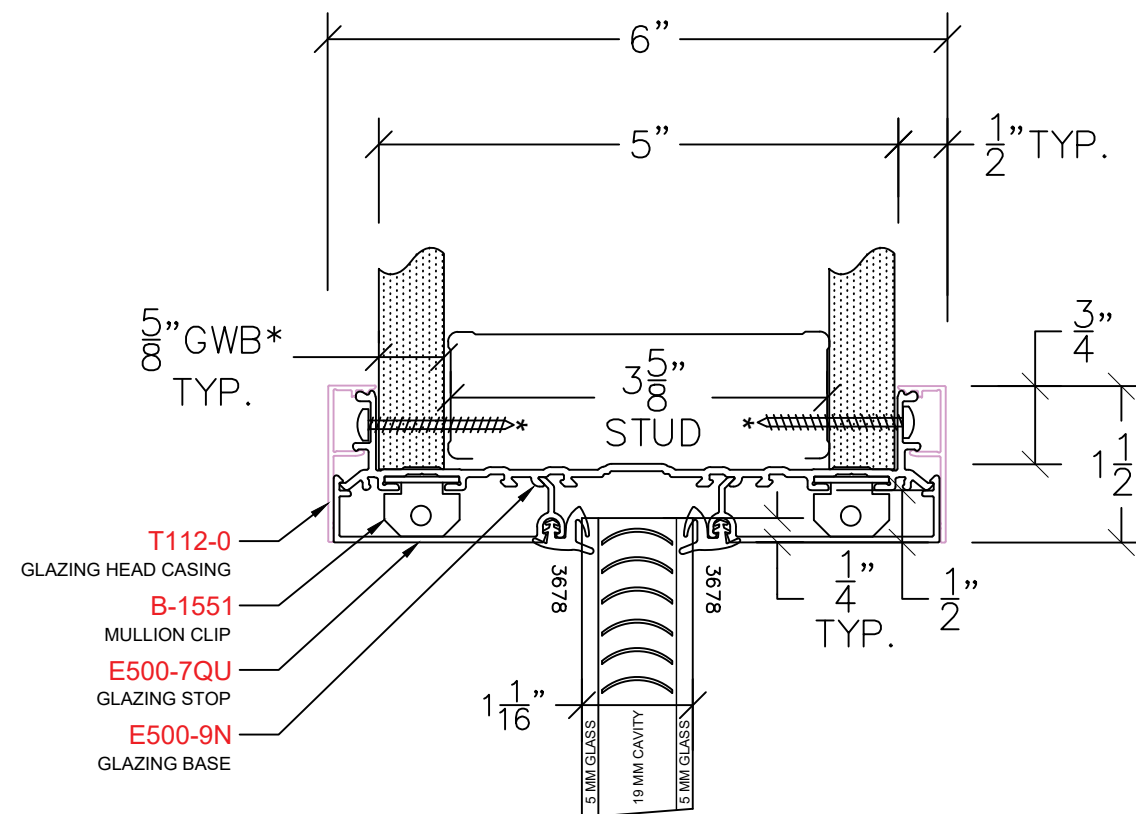

AVALON INTEGRAL BLINDS 500

E409 – GLAZING HEAD
PROFILE: 1½" TRIM

NOTE: STANDARD GLASS BITE ¼"

P: (503)885-9494
W: AVALONINT.COM