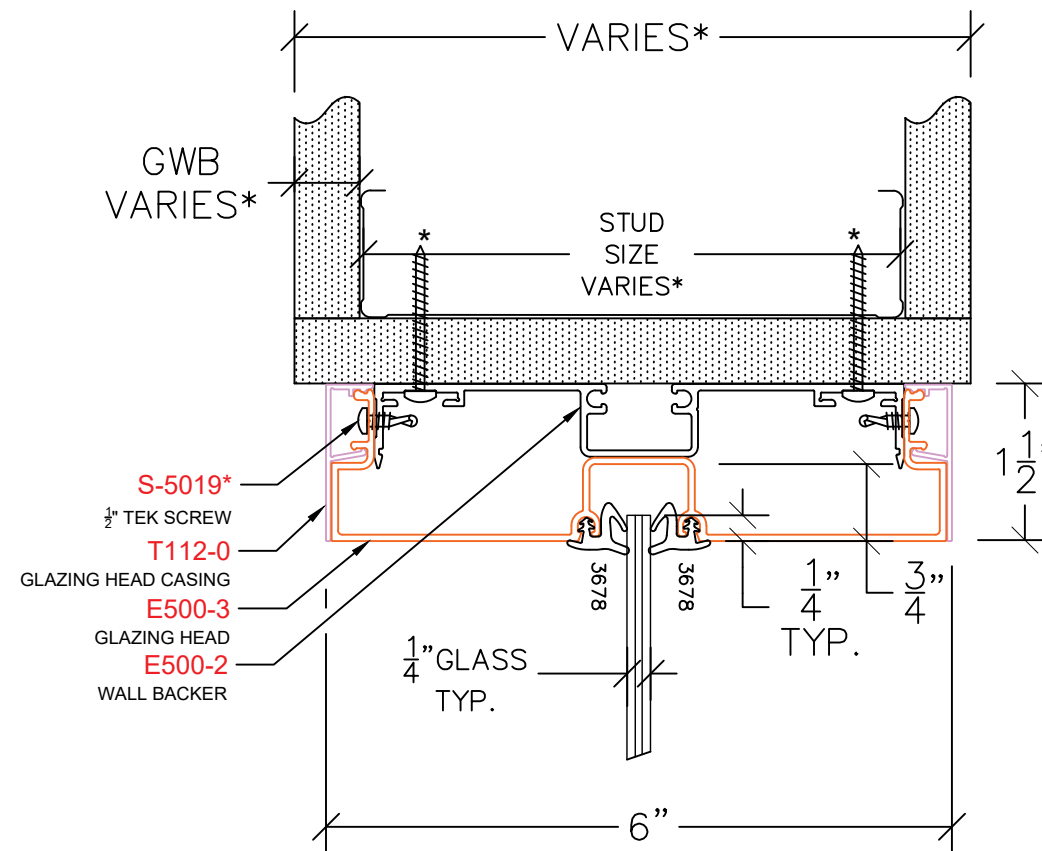

AVALON EAGLE 500

E408 – GLAZING HEAD W/ WALL BACKER
PROFILE: 1½" TRIM

NOTE: STANDARD GLASS BITE ¼"

P: (503)885-9494
W: AVALONINT.COM