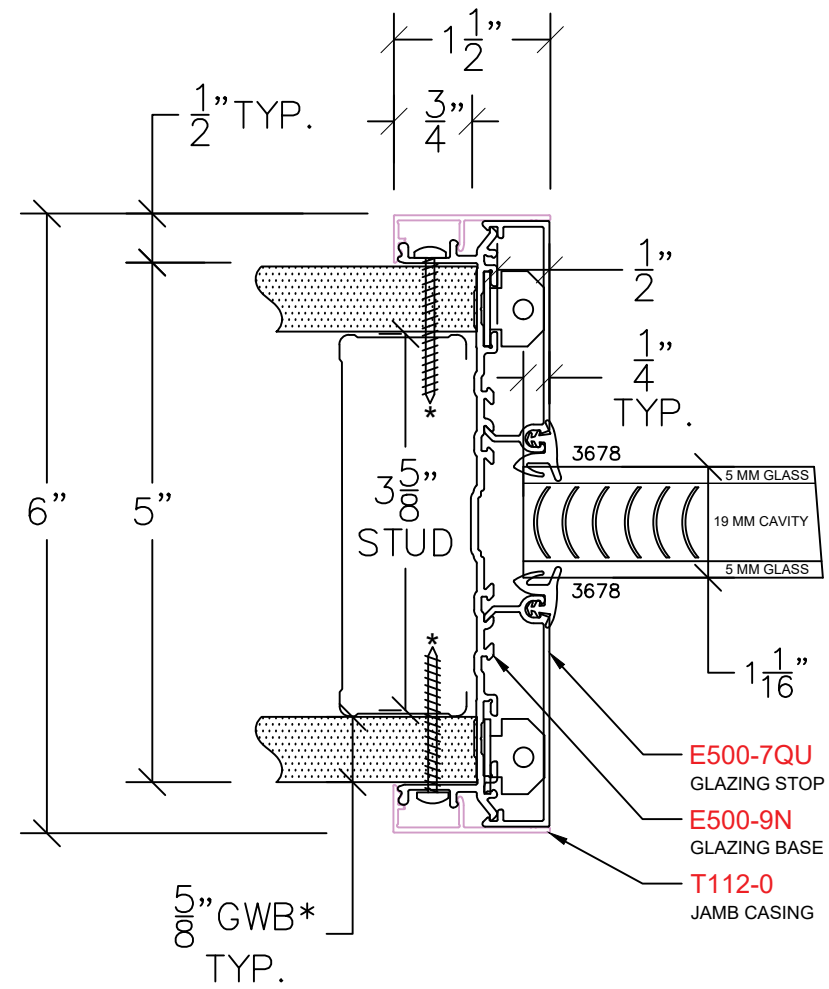

AVALON INTEGRAL BLINDS 500

E309 – GLAZING JAMB
PROFILE: 1½" TRIM

NOTE: STANDARD GLASS BITE ¼"

P: (503)885-9494
W: AVALONINT.COM