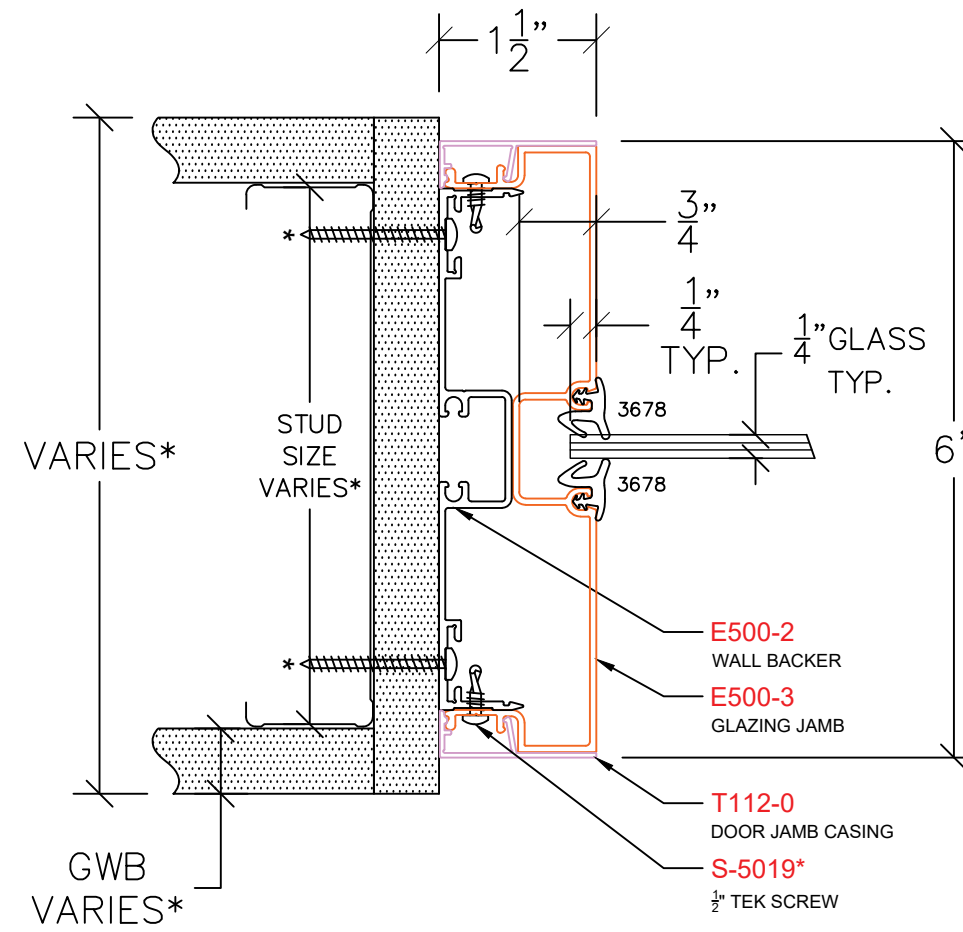

AVALON EAGLE 500

E308 – GLAZING JAMB W/ WALL BACKER
PROFILE: 1½" TRIM

NOTE: STANDARD GLASS BITE ¼"

P: (503)885-9494
W: AVALONINT.COM