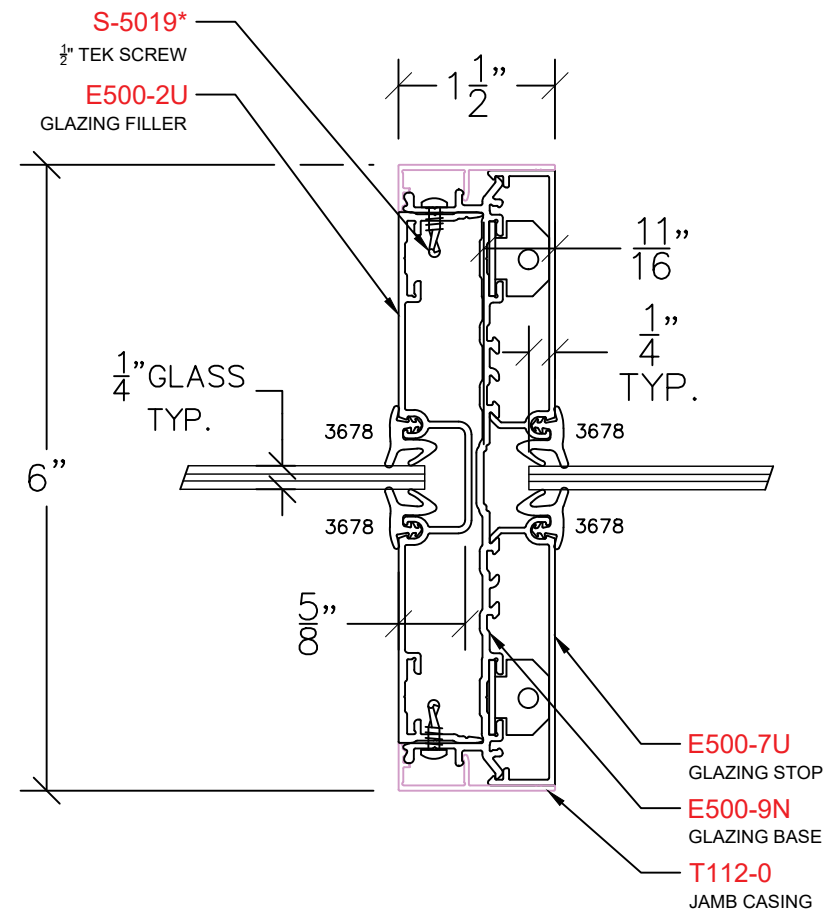

AVALON EAGLE 500

E307 – GLAZING INTERMEDIATE VERTICAL  
PROFILE: 1½" TRIM

NOTE: STANDARD GLASS BITE ¼"

P: (503)885-9494  
W: AVALONINT.COM