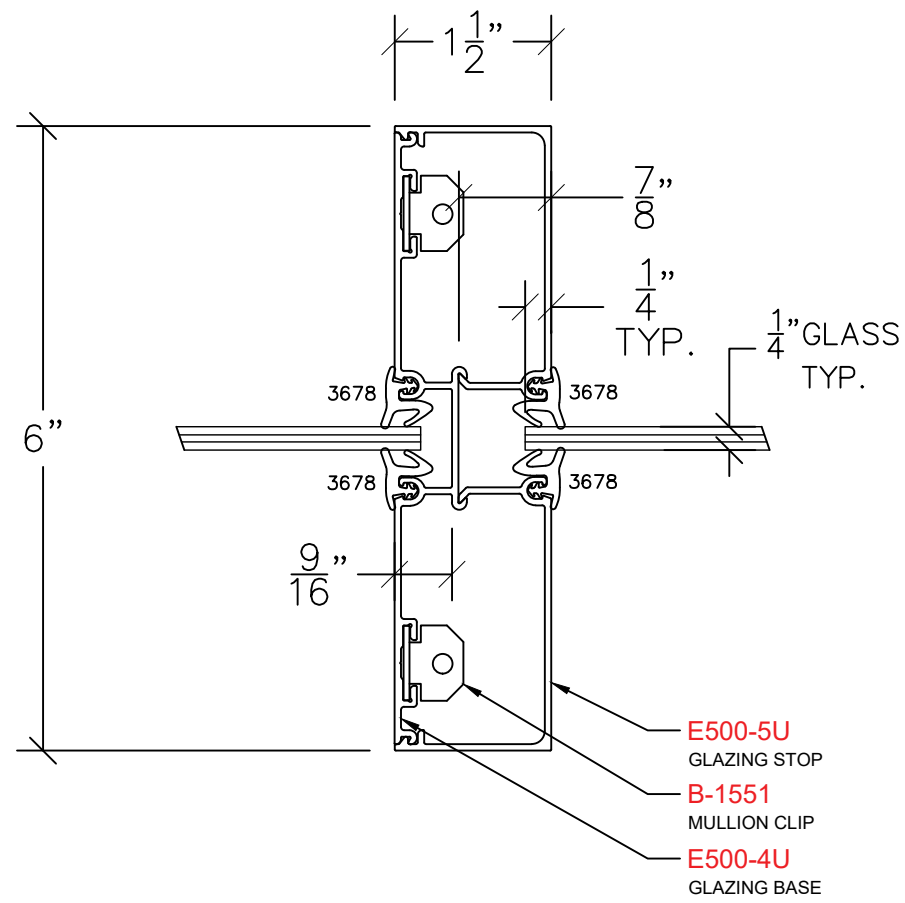

AVALON EAGLE 500

E305 – GLAZING INTERMEDIATE VERTICAL
PROFILE: 1½" TRIM

NOTE: STANDARD GLASS BITE ¼"

P: (503)885-9494
W: AVALONINT.COM