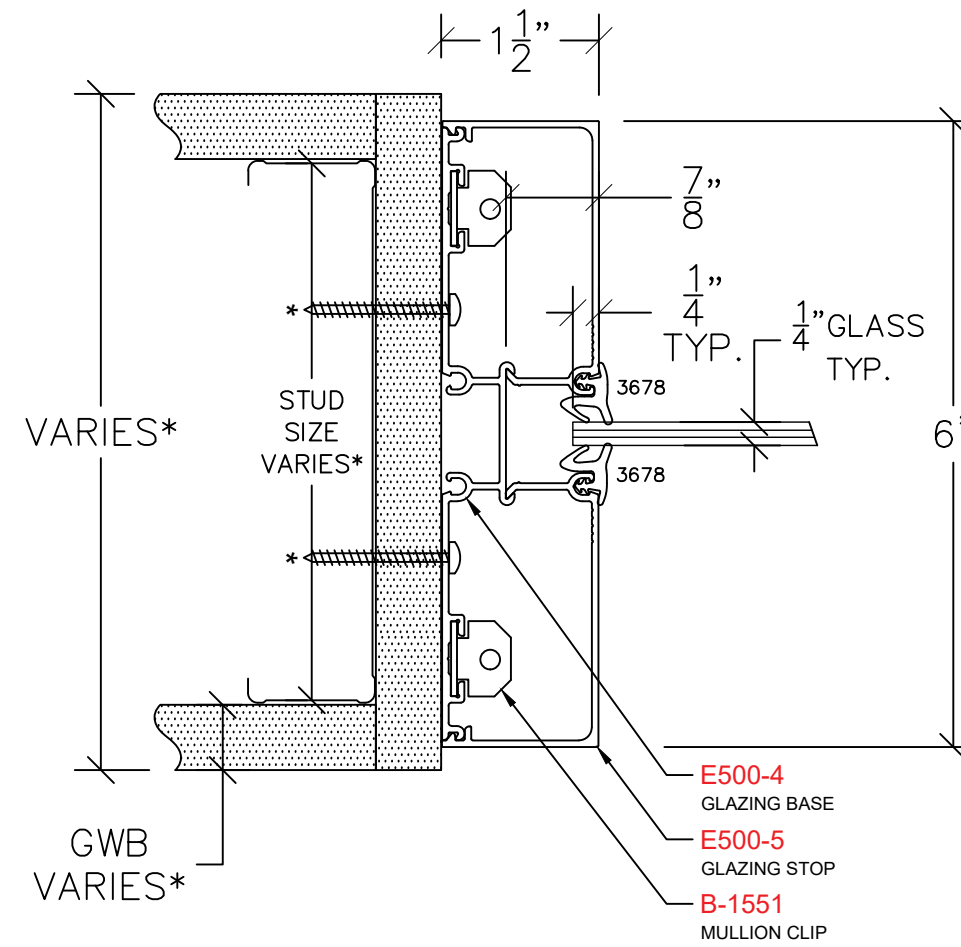

AVALON EAGLE 500

E304 – GLAZING JAMB W/ WALL BACKER
PROFILE: 1½" TRIM

NOTE: STANDARD GLASS BITE ¼"

P: (503)885-9494
W: AVALONINT.COM