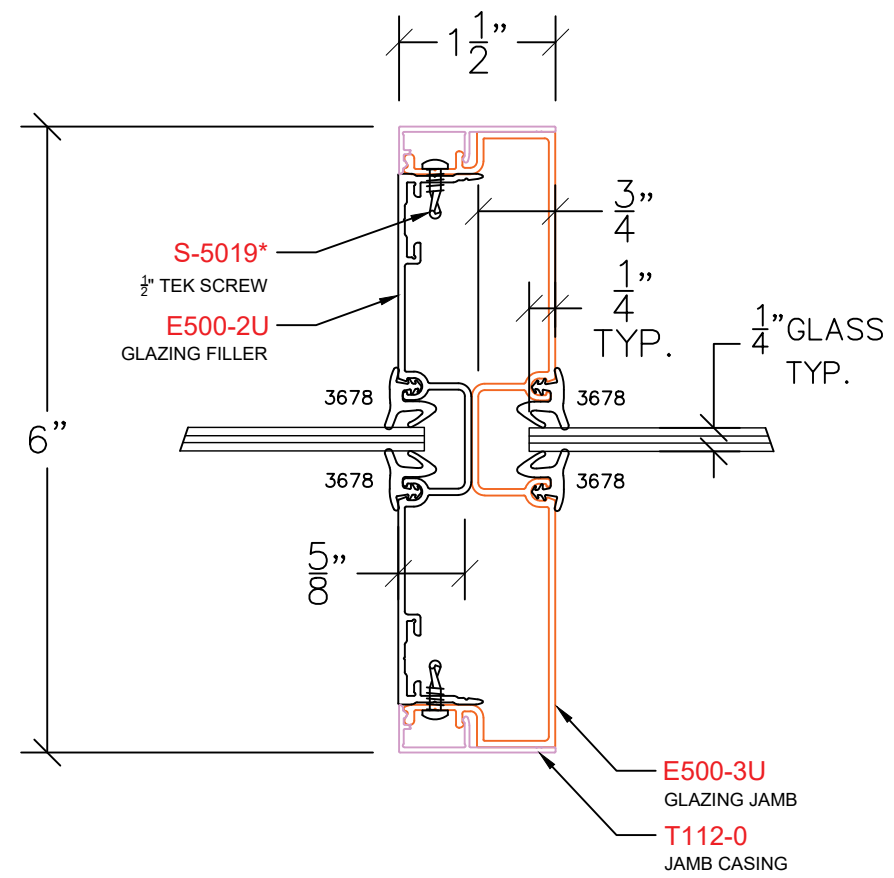

AVALON EAGLE 500

E303 – GLAZING INTERMEDIATE VERTICAL
PROFILE: 1½" TRIM

NOTE: STANDARD GLASS BITE ¼"