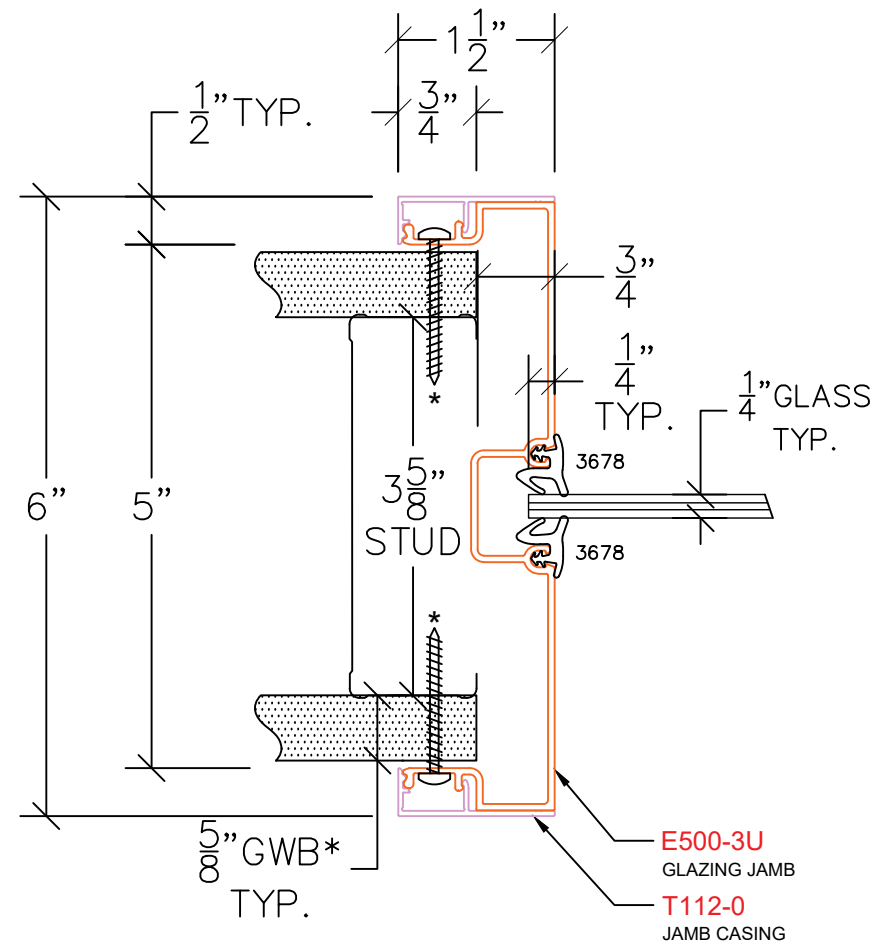

AVALON EAGLE 500

E300 – GLAZING JAMB  
PROFILE: 1½" TRIM

NOTE: STANDARD GLASS BITE ¼"