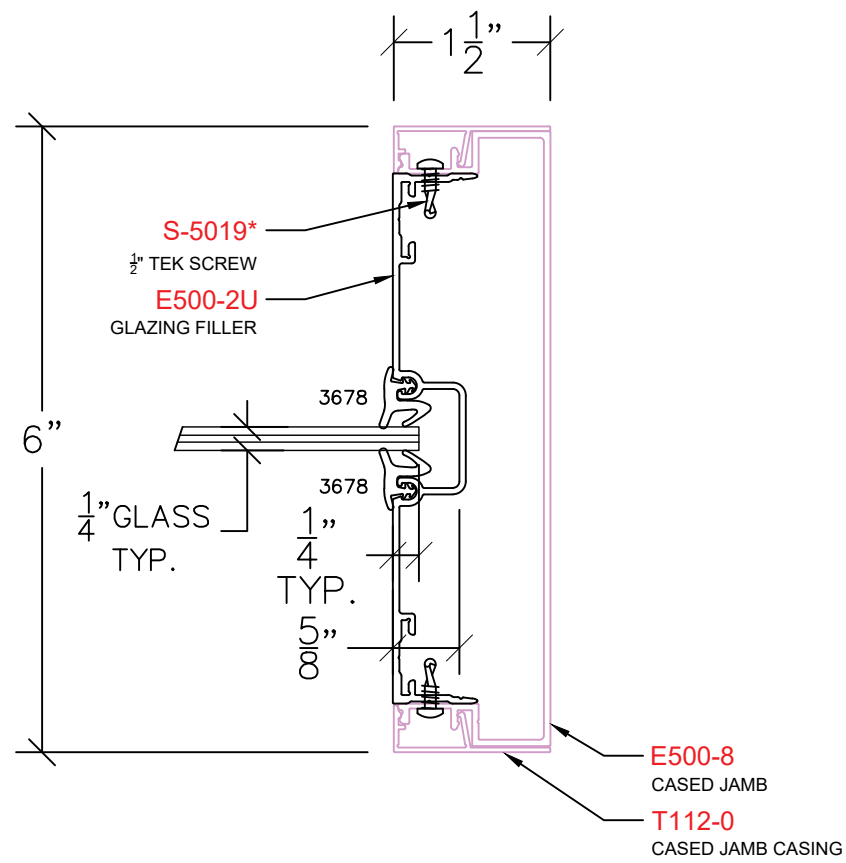

AVALON EAGLE 500

E155 – CASED JAMB SIDELIGHT
PROFILE: 1½" TRIM

NOTE: STANDARD GLASS BITE ¼"

P: (503)885-9494
W: AVALONINT.COM